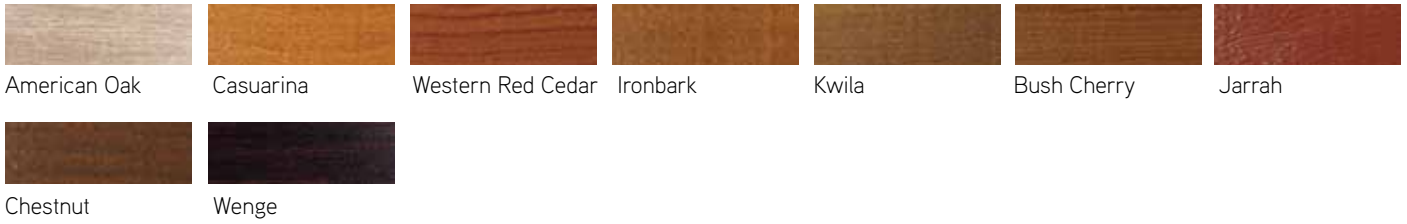

COLOUR CHART

DecoWood® Range		Roller Doors	Sectional Doors							
			Classic Woodgrain Finish					Savannah Smooth Finish		
			Heritage	Ranch	Slim-Line	Flat-Line	Glacier	Slim-Line	Flat-Line	Glacier
	American Oak	N/A	S	S	S	S	S	S	S	S
	Casuarina	N/A	S	S	S	S	S	S	S	S
	Western Red Cedar	N/A	S	S	S	S	S	S	S	S
	Ironbark	N/A	S	S	S	S	S	S	S	S
	Kwila	N/A	S	S	S	S	S	S	S	S
	Bush Cherry	N/A	S	S	S	S	S	S	S	S
	Jarrah	N/A	S	S	S	S	S	S	S	S
	Chestnut	N/A	S	S	S	S	S	S	S	S
	Wenge	N/A	S	S	S	S	S	S	S	S

Notes

S: Standard DecoWood® colour charged at standard DecoWood® price. N/A: Product is not available in this colour.

DecoVogue® Range		Roller Doors	Sectional Doors							
			Classic Woodgrain Finish					Savannah Smooth Finish		
			Heritage	Ranch	Slim-Line	Flat-Line	Glacier	Slim-Line	Flat-Line	Glacier
	Copper	N/A	S	S	S	S	S	S	S	S
	Lustre	N/A	S	S	S	S	S	S	S	S
	Bronze	N/A	S	S	S	S	S	S	S	S
	Platinum	N/A	S	S	S	S	S	S	S	S
	Titanium	N/A	S	S	S	S	S	S	S	S
	Cork	N/A	S	S	S	S	S	S	S	S
	Rustic	N/A	S	S	S	S	S	S	S	S

Notes

S: Standard DecoVogue® colour charged at standard DecoVogue® price. N/A: Product is not available in this colour.

Please note: All colours shown on this chart are a guide only. The limitations of printing processes make extremely accurate matches impossible. We strongly recommend comparing your choice with actual samples. As DecoWood® finishes are designed to look like timber, variations in colour may be evident. Additionally, Steel-Line reserves the right to vary or remove colours without notice.

More than 70 Dulux® colours also available for sectional doors only. Product is available in a Powdercoat colour at Powdercoat pricing.

Please note: All colours shown on this chart are a guide only. The limitations of printing processes make extremely accurate matches impossible. We strongly recommend comparing your choice with actual samples. Additionally, Steel-Line reserves the right to vary or remove colours without notice.